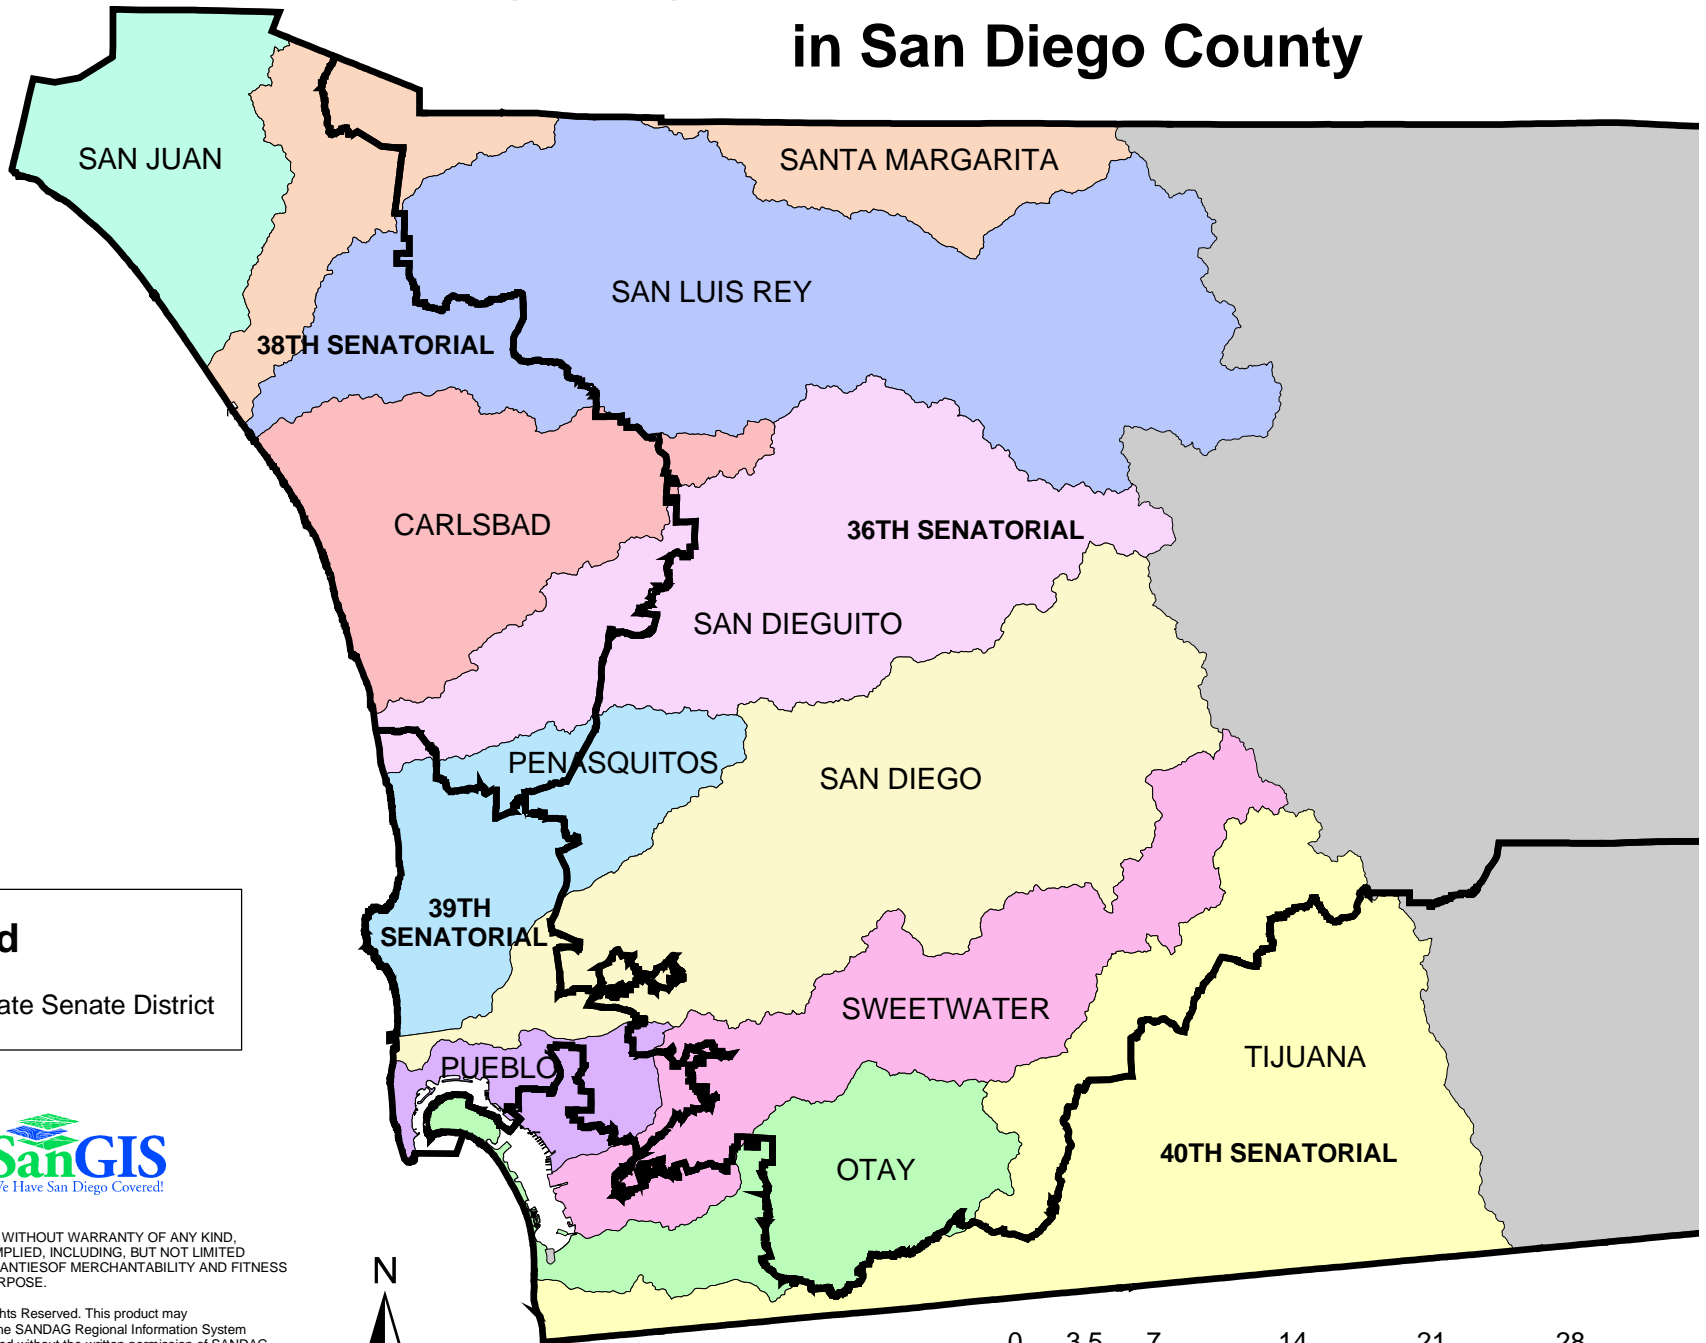

State Senatorial Districts & Watersheds in San Diego County

Legend

State Senate District

THIS MAP IS PROVIDED WITHOUT WARRANTY OF ANY KIND, EITHER EXPRESS OR IMPLIED, INCLUDING, BUT NOT LIMITED TO, THE IMPLIED WARRANTIES OF MERCHANTABILITY AND FITNESS FOR A PARTICULAR PURPOSE.

This product may contain information which has been reproduced with permission granted by Thomas Brothers Maps.